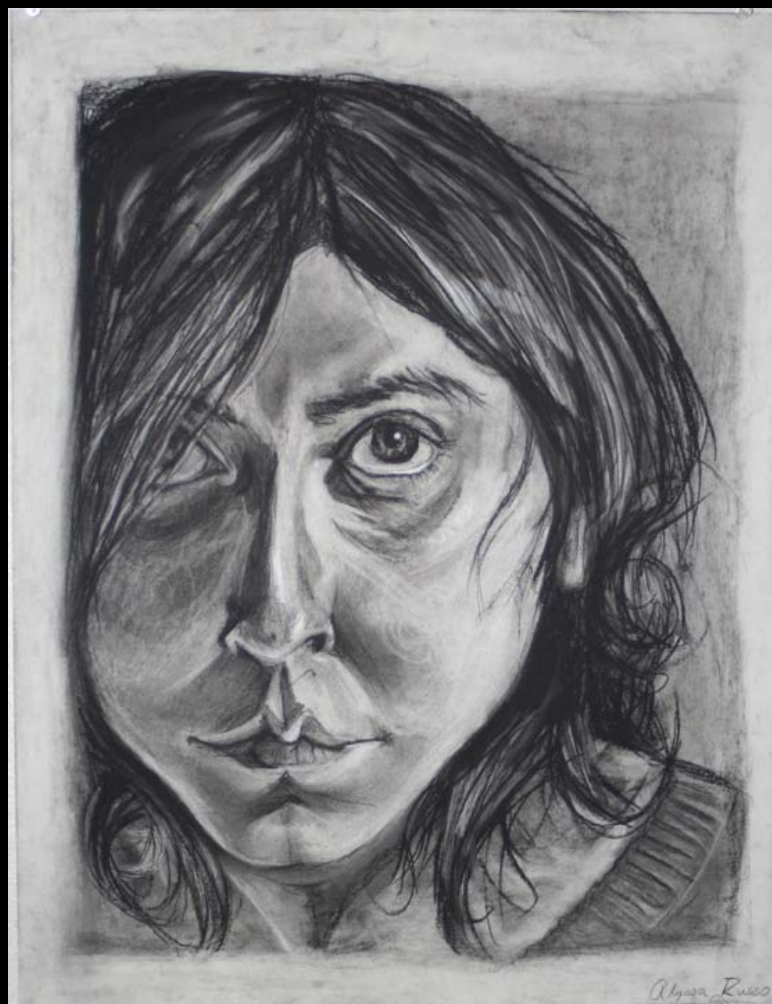

# Contour Study in graphite, Drawing I

Value study, graphite, markers and charcoal, Drawing II

In class Still-life study, graphite, Drawing I

Artists Peter Coxon 2007

In class Still-life study, graphite, Drawing I

Personal Still-life study, charcoal, Drawing I

Timed sketch, ball point pen, Drawing II

Allyson Vance

Self Portrait, charcoal, Drawing II

Self Portrait, marker, Drawing II

Self Portrait, charcoal, Drawing II

Timed Figure Drawing, charcoal, Drawing II

Timed figure Drawing, Conte crayon, Drawing II

Morph Objects, graphite, Drawing II